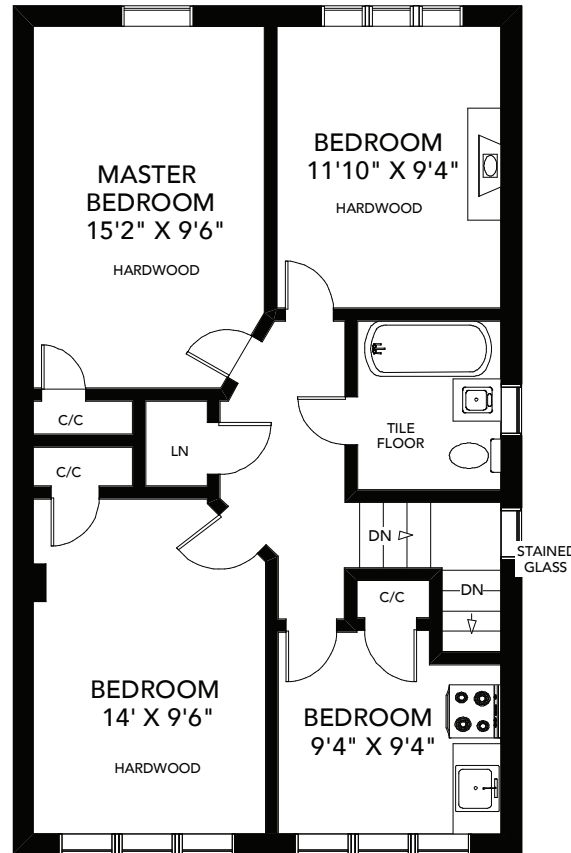

436 DURIE STREET

1,520 SQ FT ABOVE GRADE

BABIAK
REAL ESTATE TEAM

MAIN FLOOR
APPROXIMATELY 770 SQ FT

SECOND FLOOR
APPROXIMATELY 750 SQ FT

LOWER FLOOR
APPROXIMATELY 770 SQ FT

Note: Measurements & Calculations are approximate.
Provided as a guideline only.