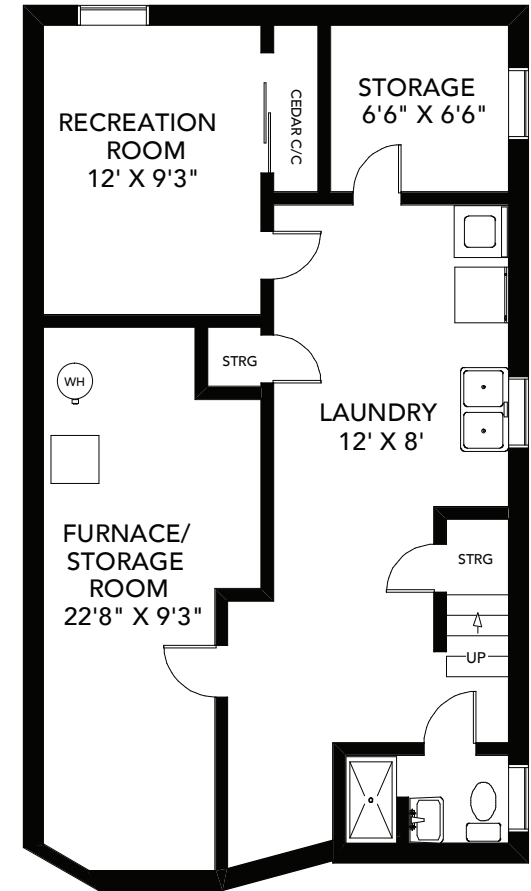

436 DURIE STREET

1,520 SQ FT ABOVE GRADE

BABIAK
REAL ESTATE TEAM

MAIN FLOOR
APPROXIMATELY 770 SQ FT

SECOND FLOOR
APPROXIMATELY 750 SQ FT

LOWER FLOOR
APPROXIMATELY 770 SQ FT

Note: Measurements & Calculations are approximate.
Provided as a guideline only.