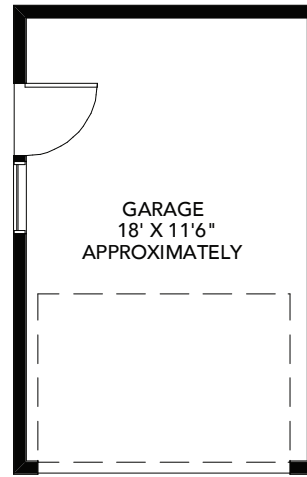

436 DURIE STREET

1,520 SQ FT ABOVE GRADE

BABIAK
REAL ESTATE TEAM

MAIN FLOOR
APPROXIMATELY 770 SQ FT

SECOND FLOOR
APPROXIMATELY 750 SQ FT

LOWER FLOOR
APPROXIMATELY 770 SQ FT

Note: Measurements & Calculations are approximate.
Provided as a guideline only.