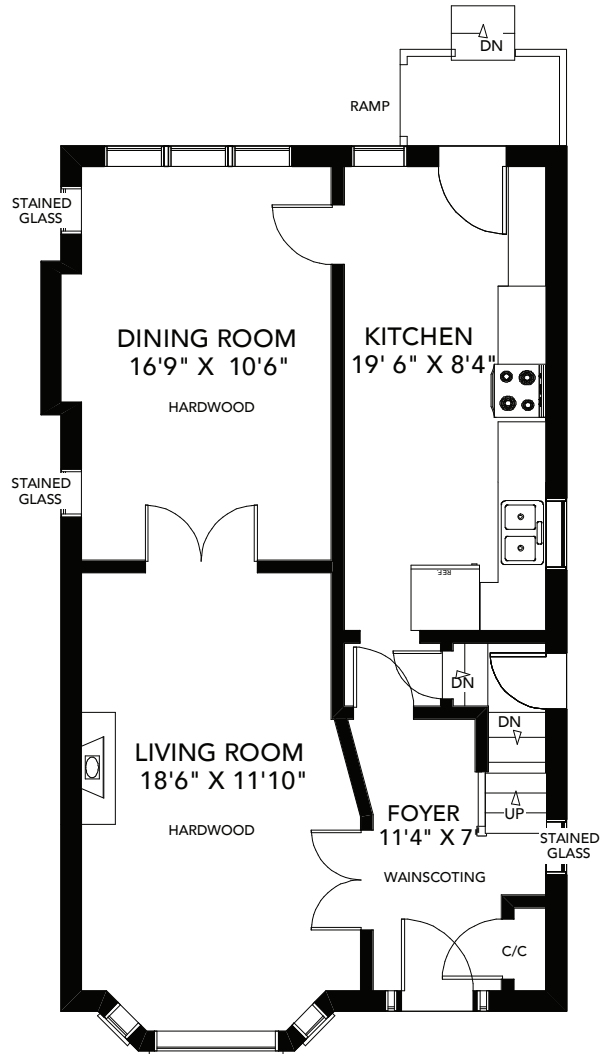

436 DURIE STREET

1,520 SQ FT ABOVE GRADE

BABIAK
REAL ESTATE TEAM

MAIN FLOOR
APPROXIMATELY 770 SQ FT

SECOND FLOOR
APPROXIMATELY 750 SQ FT

LOWER FLOOR
APPROXIMATELY 770 SQ FT

Note: Measurements & Calculations are approximate.
Provided as a guideline only.