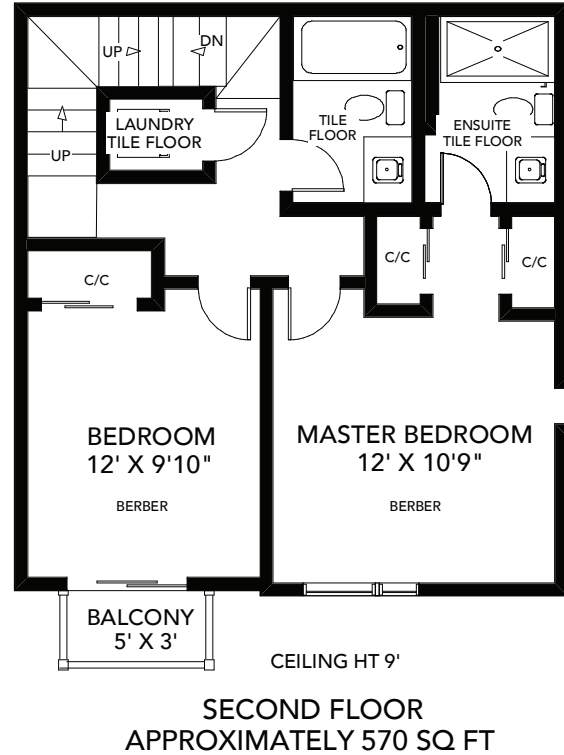

5 SOUSA MENDES STREET TH #503

APPROXIMATELY 1,400 SQ FT

BABIAK
REAL ESTATE TEAM

Note: Measurements & Calculations are approximate. Provided as a guideline only.