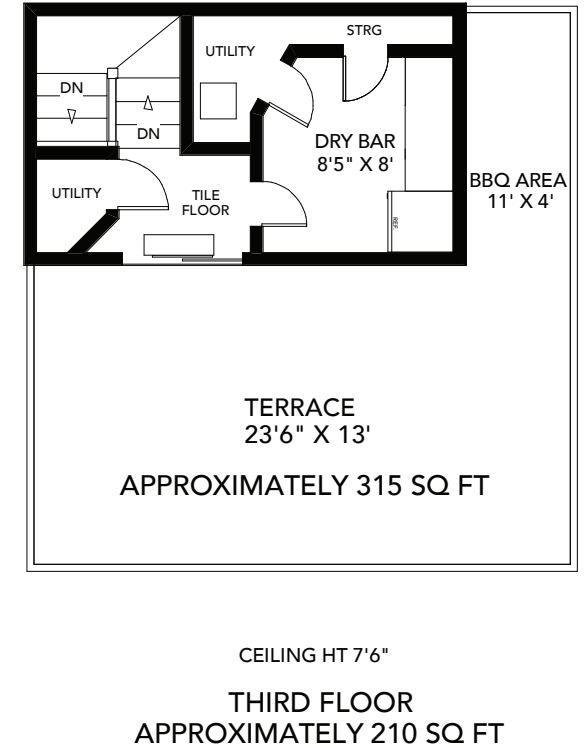

5 SOUSA MENDES STREET TH #503

APPROXIMATELY 1,400 SQ FT

BABIAK
REAL ESTATE TEAM

Note: Measurements & Calculations are approximate. Provided as a guideline only.