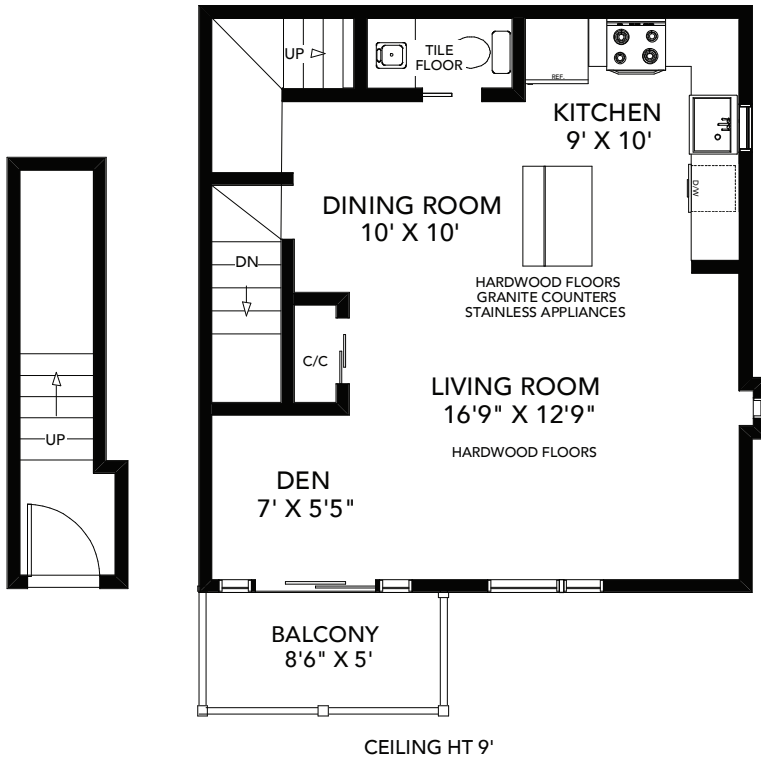

5 SOUSA MENDES STREET TH #503

APPROXIMATELY 1,400 SQ FT

BABIAK
REAL ESTATE TEAM

Note: Measurements & Calculations are approximate. Provided as a guideline only.