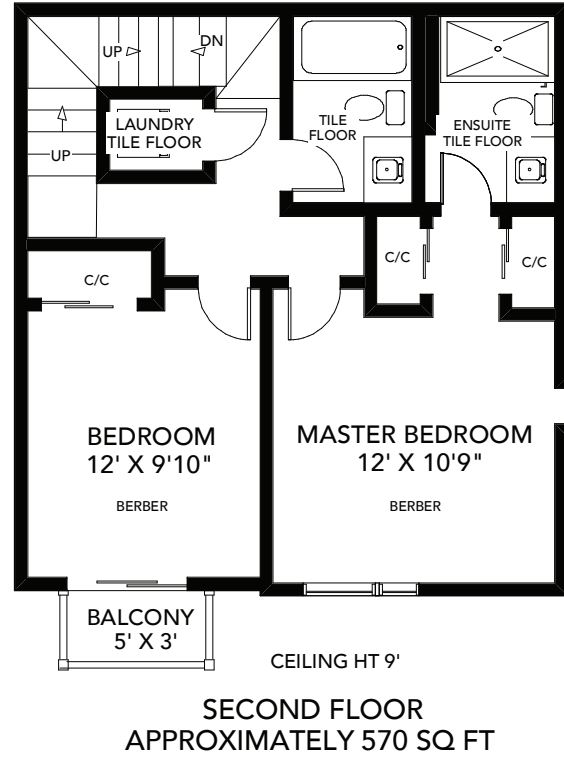

5 SOUSA MENDES STREET TH #503

APPROXIMATELY 1,400 SQ FT

BABIAK
REAL ESTATE TEAM

Note: Measurements & Calculations are approximate. Provided as a guideline only.