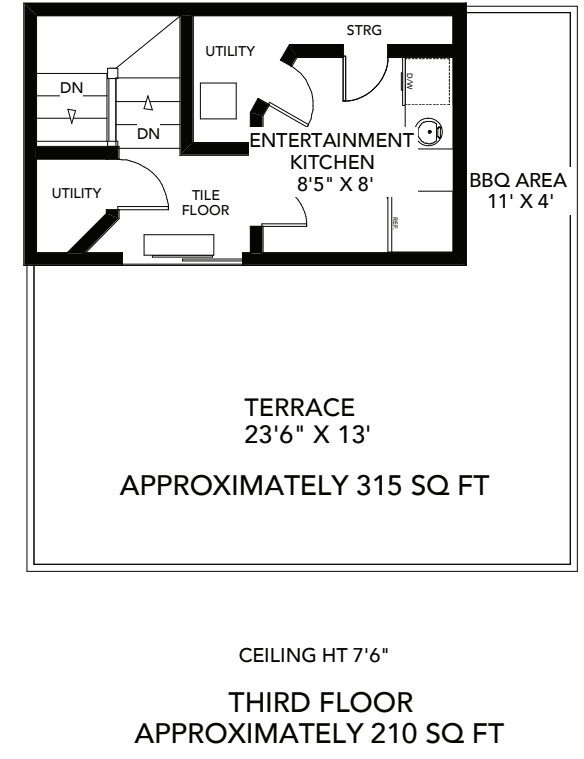

5 SOUSA MENDES STREET TH #503

APPROXIMATELY 1,400 SQ FT

BABIAK
REAL ESTATE TEAM

Note: Measurements & Calculations are approximate. Provided as a guideline only.