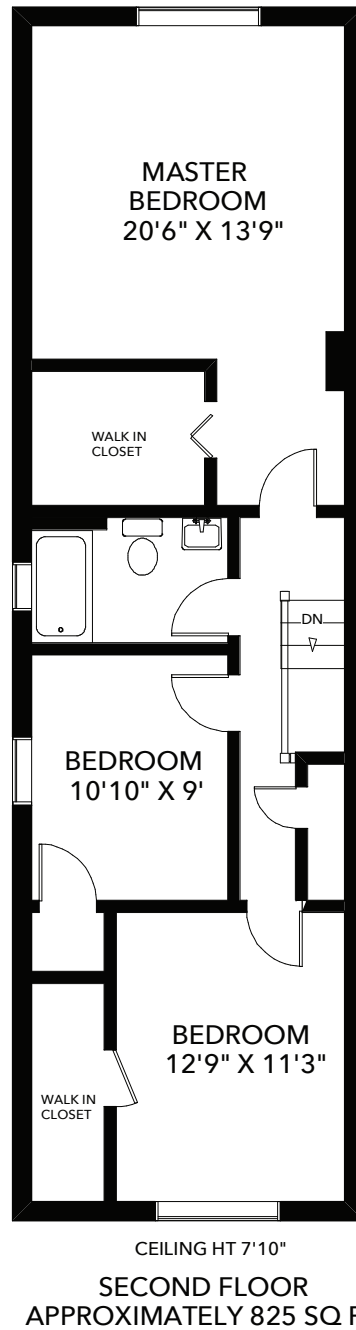

577 BERESFORD AVENUE

TOTAL APPROXIMATELY 1,660 SQ FT ABOVE GRADE

BABIAK
REAL ESTATE TEAM

Note: Measurements & Calculations are approximate.
Provided as a guideline only.