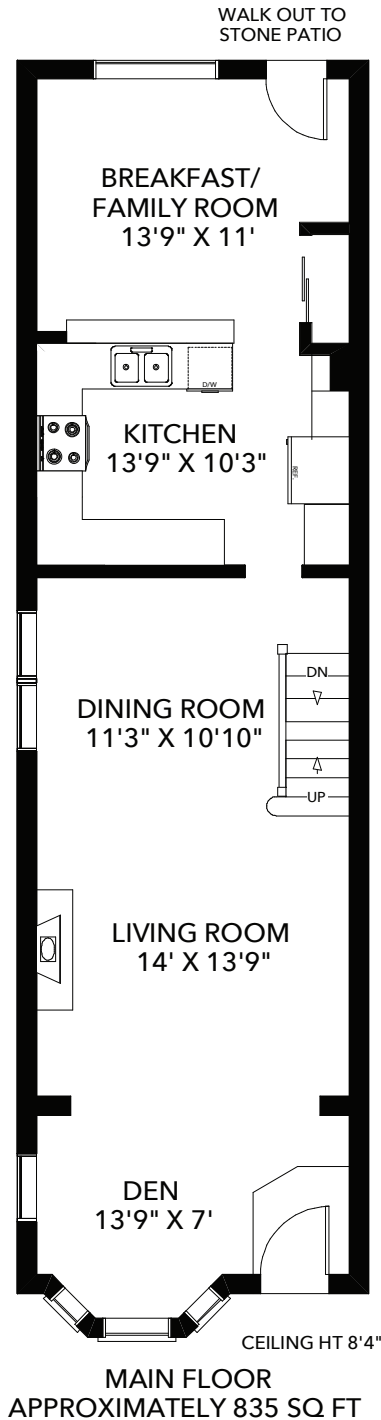

577 BERESFORD AVENUE

TOTAL APPROXIMATELY 1,660 SQ FT ABOVE GRADE

BABIAK
REAL ESTATE TEAM

Note: Measurements & Calculations are approximate.
Provided as a guideline only.