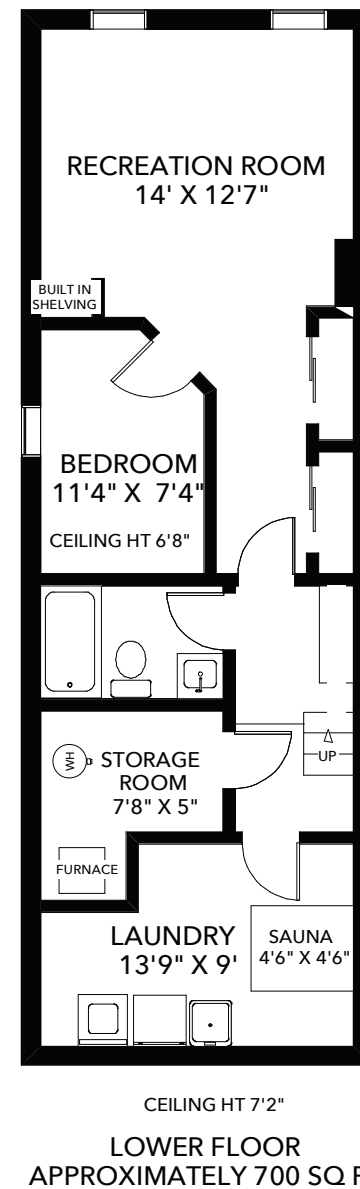

577 BERESFORD AVENUE

TOTAL APPROXIMATELY 1,660 SQ FT ABOVE GRADE

BABIAK
REAL ESTATE TEAM

Note: Measurements & Calculations are approximate.
Provided as a guideline only.