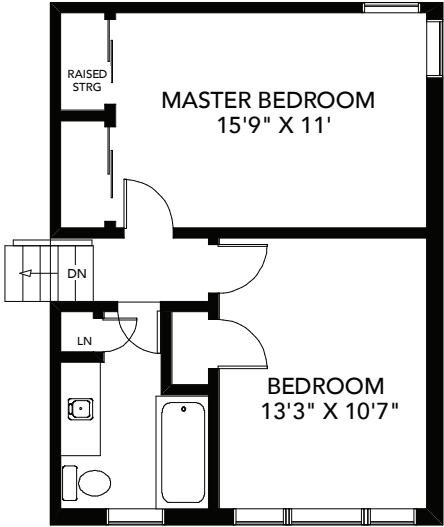

66 BRULE GARDENS

TOTAL AREA: 3,120 SQ FT

BABIAK
REAL ESTATE TEAM

MAIN FLOOR
APPROXIMATELY 1,335 SQ FT

LOWER FLOOR
APPROXIMATELY 1,260 SQ FT

SECOND FLOOR
APPROXIMATELY 525 SQ FT

Note: Measurements & Calculations are approximate. Provided as a guideline only.