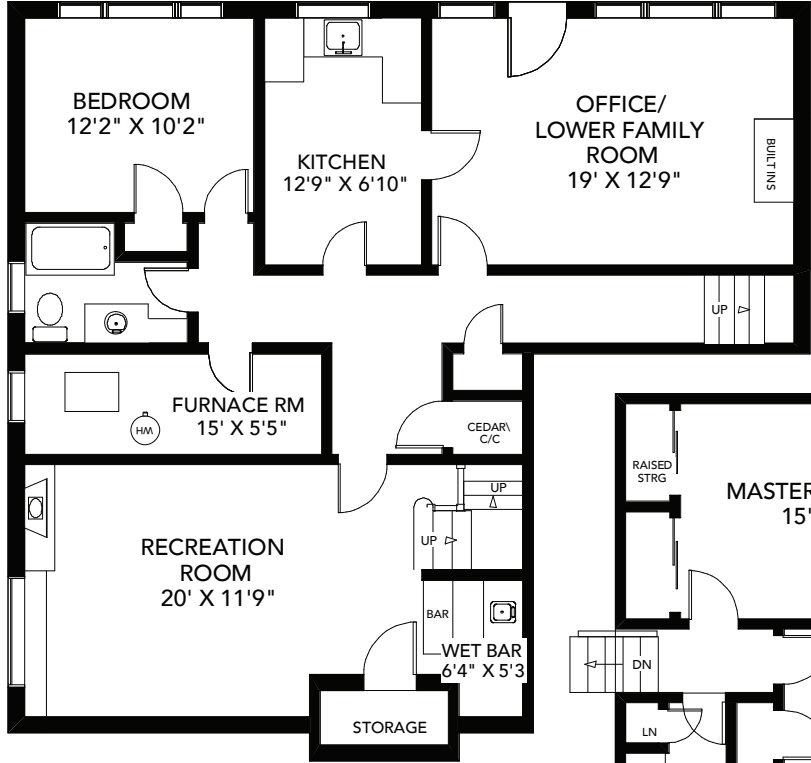

66 BRULE GARDENS

TOTAL AREA: 3,120 SQ FT

BABIAK
REAL ESTATE TEAM

MAIN FLOOR
APPROXIMATELY 1,335 SQ FT

LOWER FLOOR
APPROXIMATELY 1,260 SQ FT

SECOND FLOOR
APPROXIMATELY 525 SQ FT

Note: Measurements & Calculations are approximate. Provided as a guideline only.