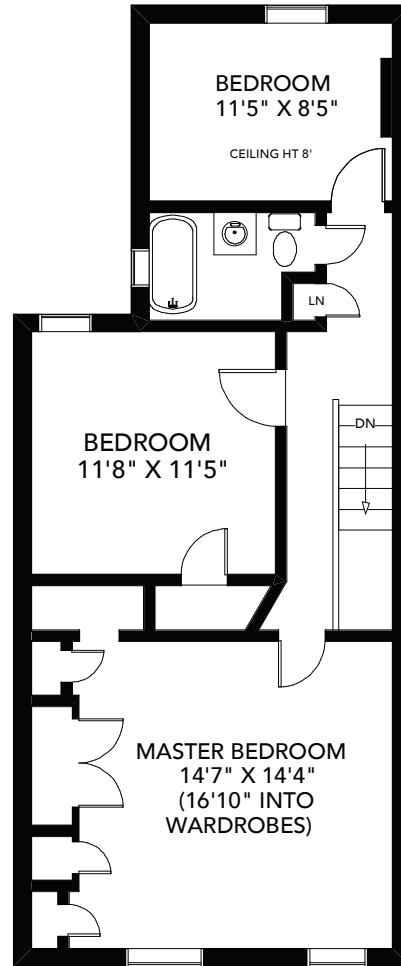

# 8 KENNEDY AVENUE

TOTAL 1,610 SQ FT ABOVE GRADE

**BABIAK**  
REAL ESTATE TEAM

MAIN FLOOR  
APPROXIMATELY 860 SQ FT

SECOND FLOOR  
APPROXIMATELY 750 SQ FT

LOWER FLOOR  
APPROXIMATELY 860 SQ FT

Note: Measurements & Calculations are approximate. Provided as a guideline only.