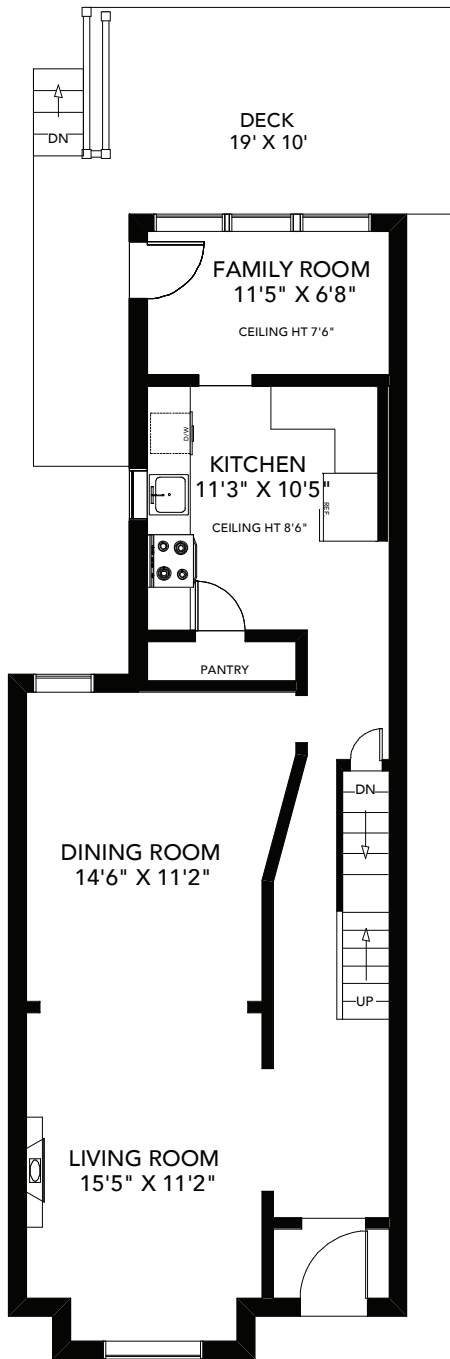

# 8 KENNEDY AVENUE

TOTAL 1,610 SQ FT ABOVE GRADE

**BABIAK**  
REAL ESTATE TEAM

MAIN FLOOR  
APPROXIMATELY 860 SQ FT

SECOND FLOOR  
APPROXIMATELY 750 SQ FT

LOWER FLOOR  
APPROXIMATELY 860 SQ FT

Note: Measurements & Calculations are approximate. Provided as a guideline only.