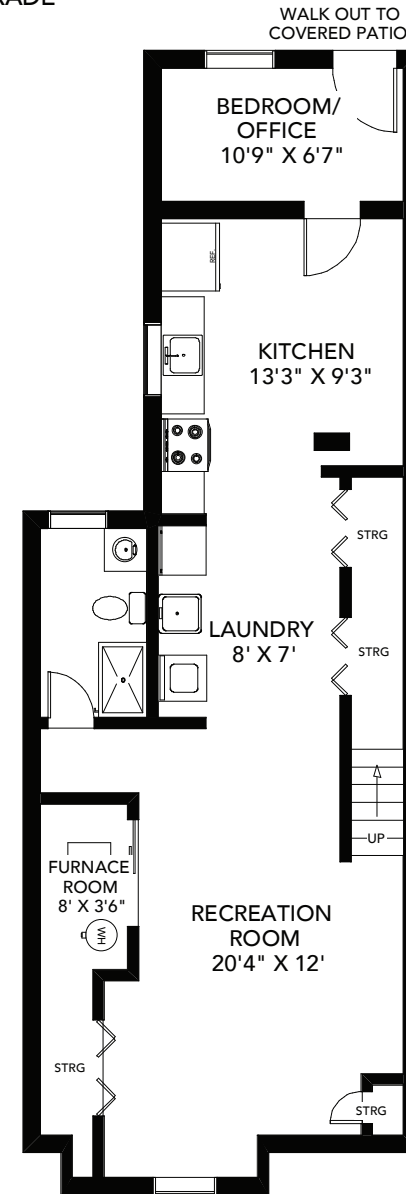

# 8 KENNEDY AVENUE

TOTAL 1,610 SQ FT ABOVE GRADE

**BABIAK**  
REAL ESTATE TEAM

MAIN FLOOR  
APPROXIMATELY 860 SQ FT

SECOND FLOOR  
APPROXIMATELY 750 SQ FT

LOWER FLOOR  
APPROXIMATELY 860 SQ FT

Note: Measurements & Calculations are approximate. Provided as a guideline only.