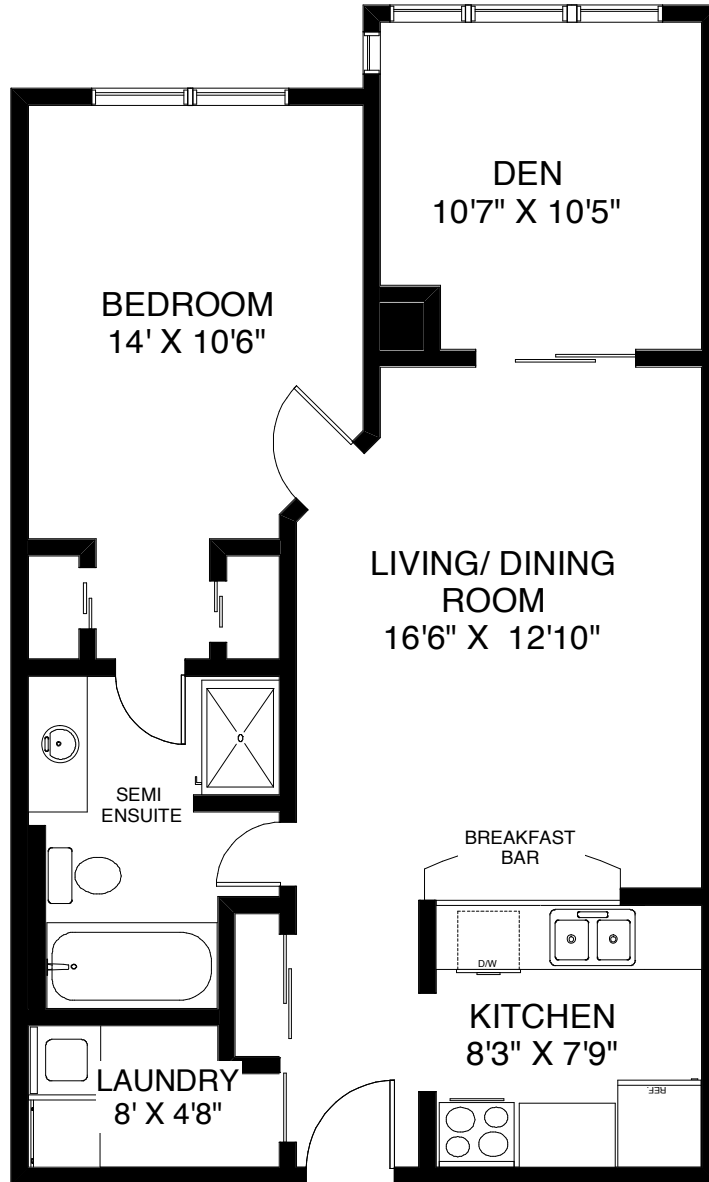

**22 SOUTHPORT STREET
UNIT #424**

BABIAK
REAL ESTATE TEAM

CEILING HT 8'

APPROXIMATELY 780 SQ FT

Note: Measurements & Calculations are approximate. Provided as a guideline only.