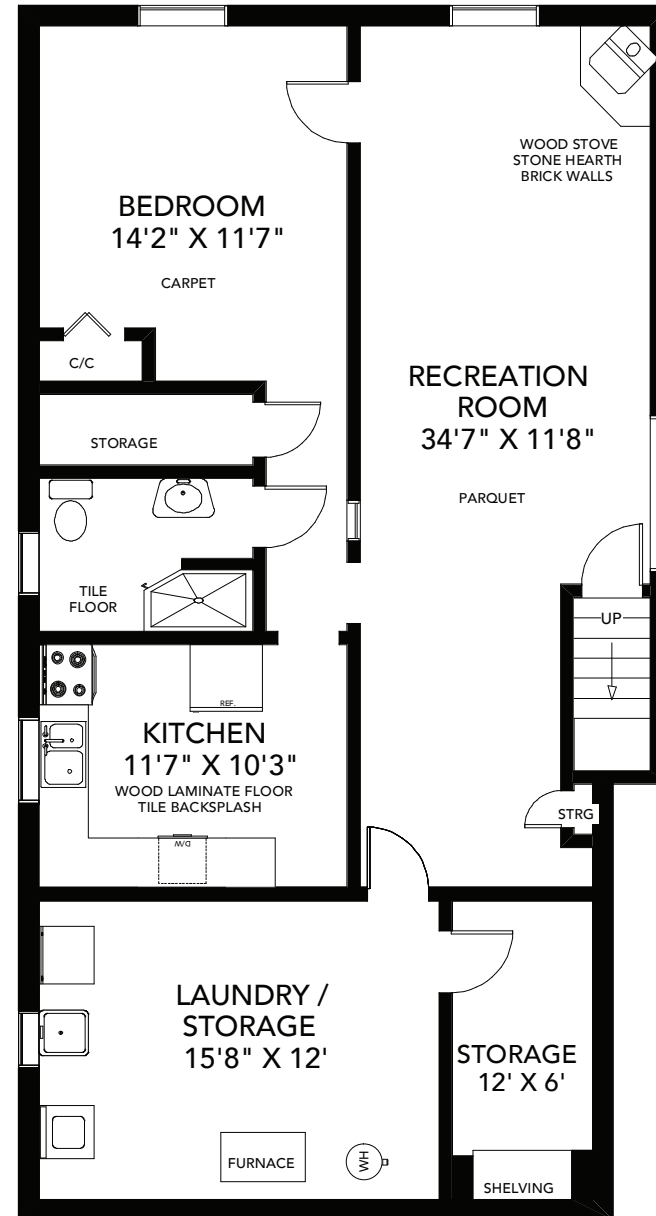

# 66 FERNALROY BOULEVARD

**BABIAK**  
REAL ESTATE TEAM

CEILING HT 8'2"  
MAIN FLOOR  
APPROXIMATELY 1,235 SQ FT

CEILING HT 6'10"  
LOWER FLOOR  
APPROXIMATELY 1,245 SQ FT

Note: Measurements & Calculations are approximate. Provided as a guideline only.