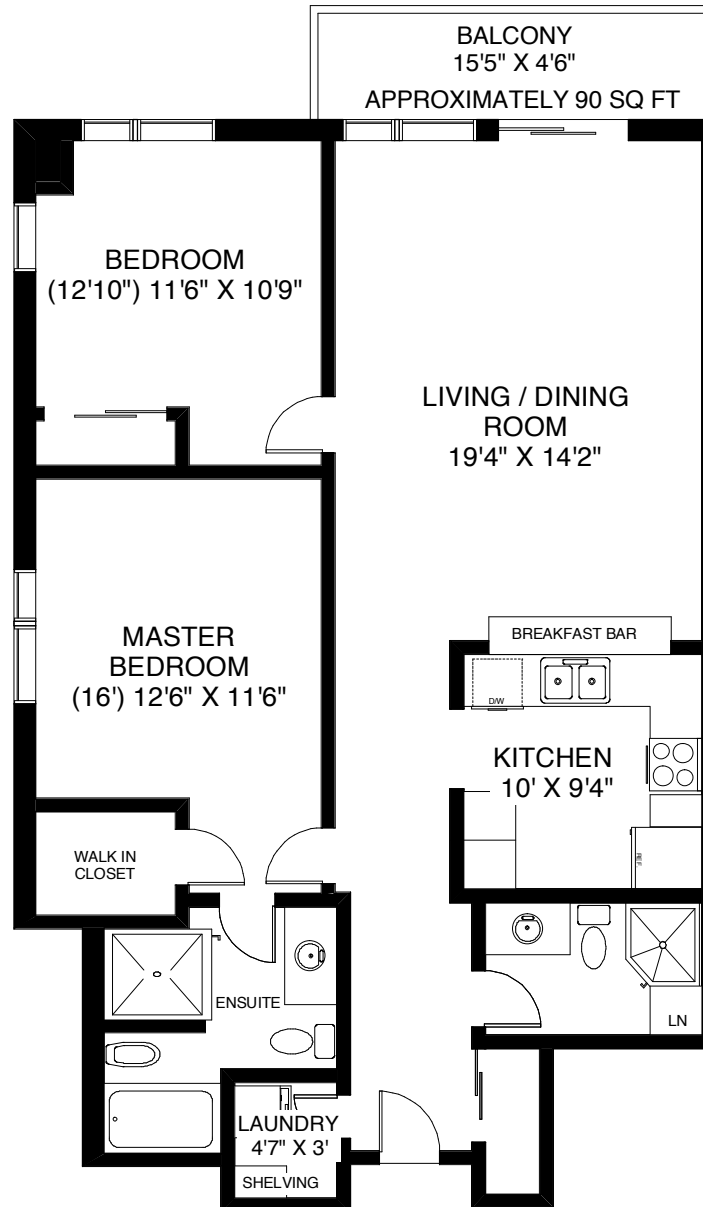

935 ROYAL YORK ROAD  
UNIT 208

**BABIAK**  
REAL ESTATE TEAM

CEILING HT 8'10"

APPROXIMATELY 1,100 SQ FT

Note: Measurements & Calculations are approximate. Provided as a guideline only.