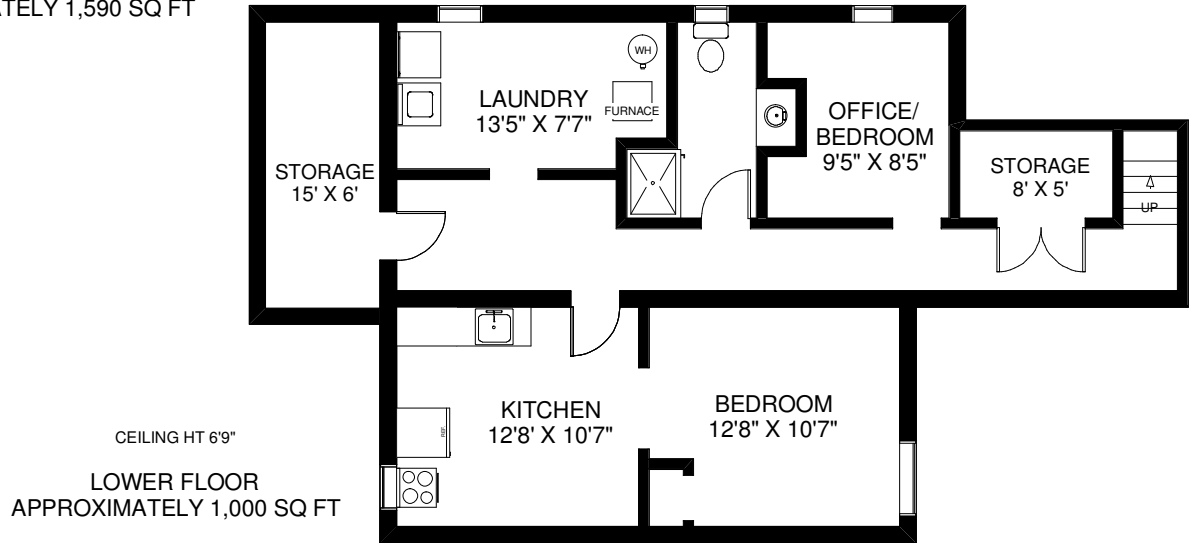

27 TOFFEE COURT

APPROXIMATELY 2,380 SQ FT ABOVE GRADE

Note: Measurements & Calculations are approximate. Provided as a guideline only.