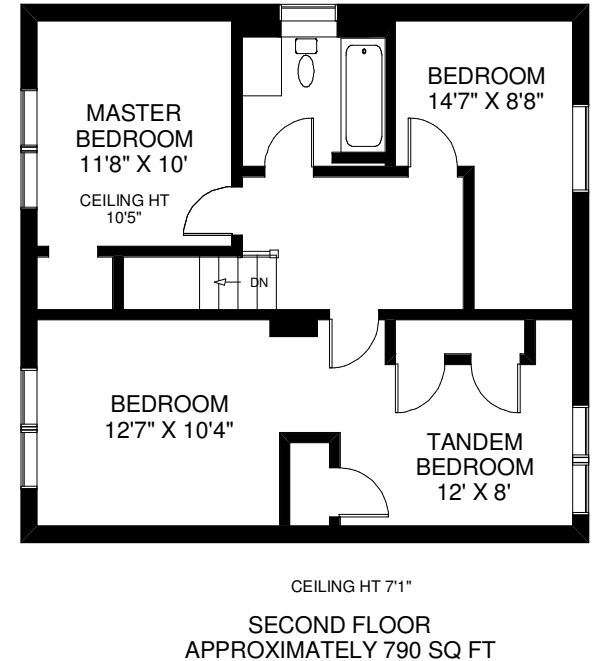

27 TOFFEE COURT

APPROXIMATELY 2,380 SQ FT ABOVE GRADE

Note: Measurements & Calculations are approximate. Provided as a guideline only.