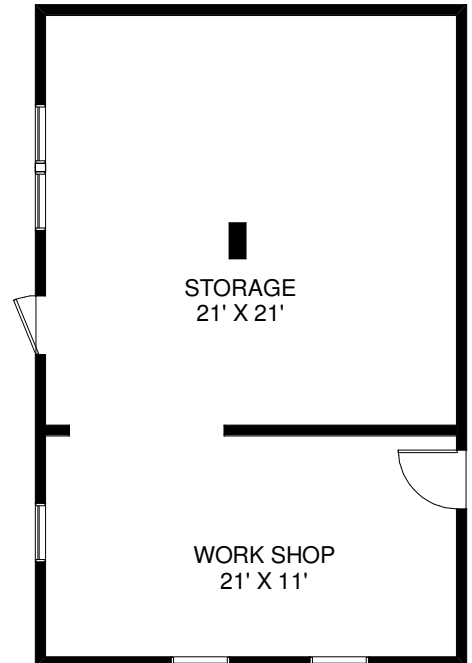

27 TOFFEE COURT

APPROXIMATELY 2,380 SQ FT ABOVE GRADE

Note: Measurements & Calculations are approximate. Provided as a guideline only.