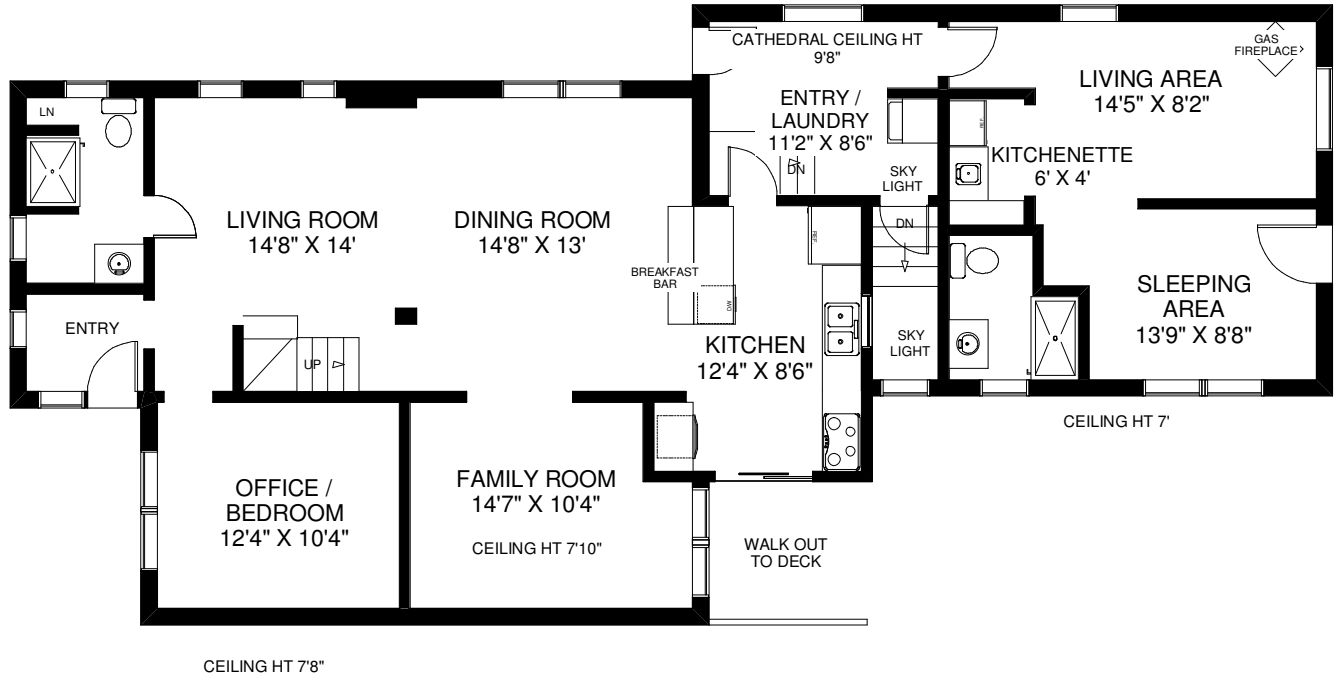

27 TOFFEE COURT

APPROXIMATELY 2,380 SQ FT ABOVE GRADE

Note: Measurements & Calculations are approximate. Provided as a guideline only.